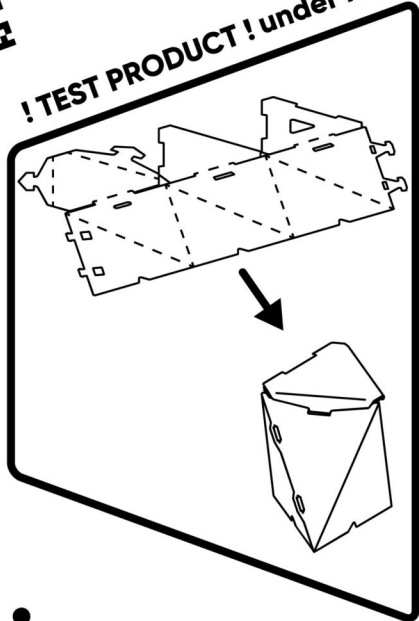

video: aidboards.com/manuals

max. 14 d

max. 120 kg

20 PAP

! TEST PRODUCT ! under improvement

1

2

3